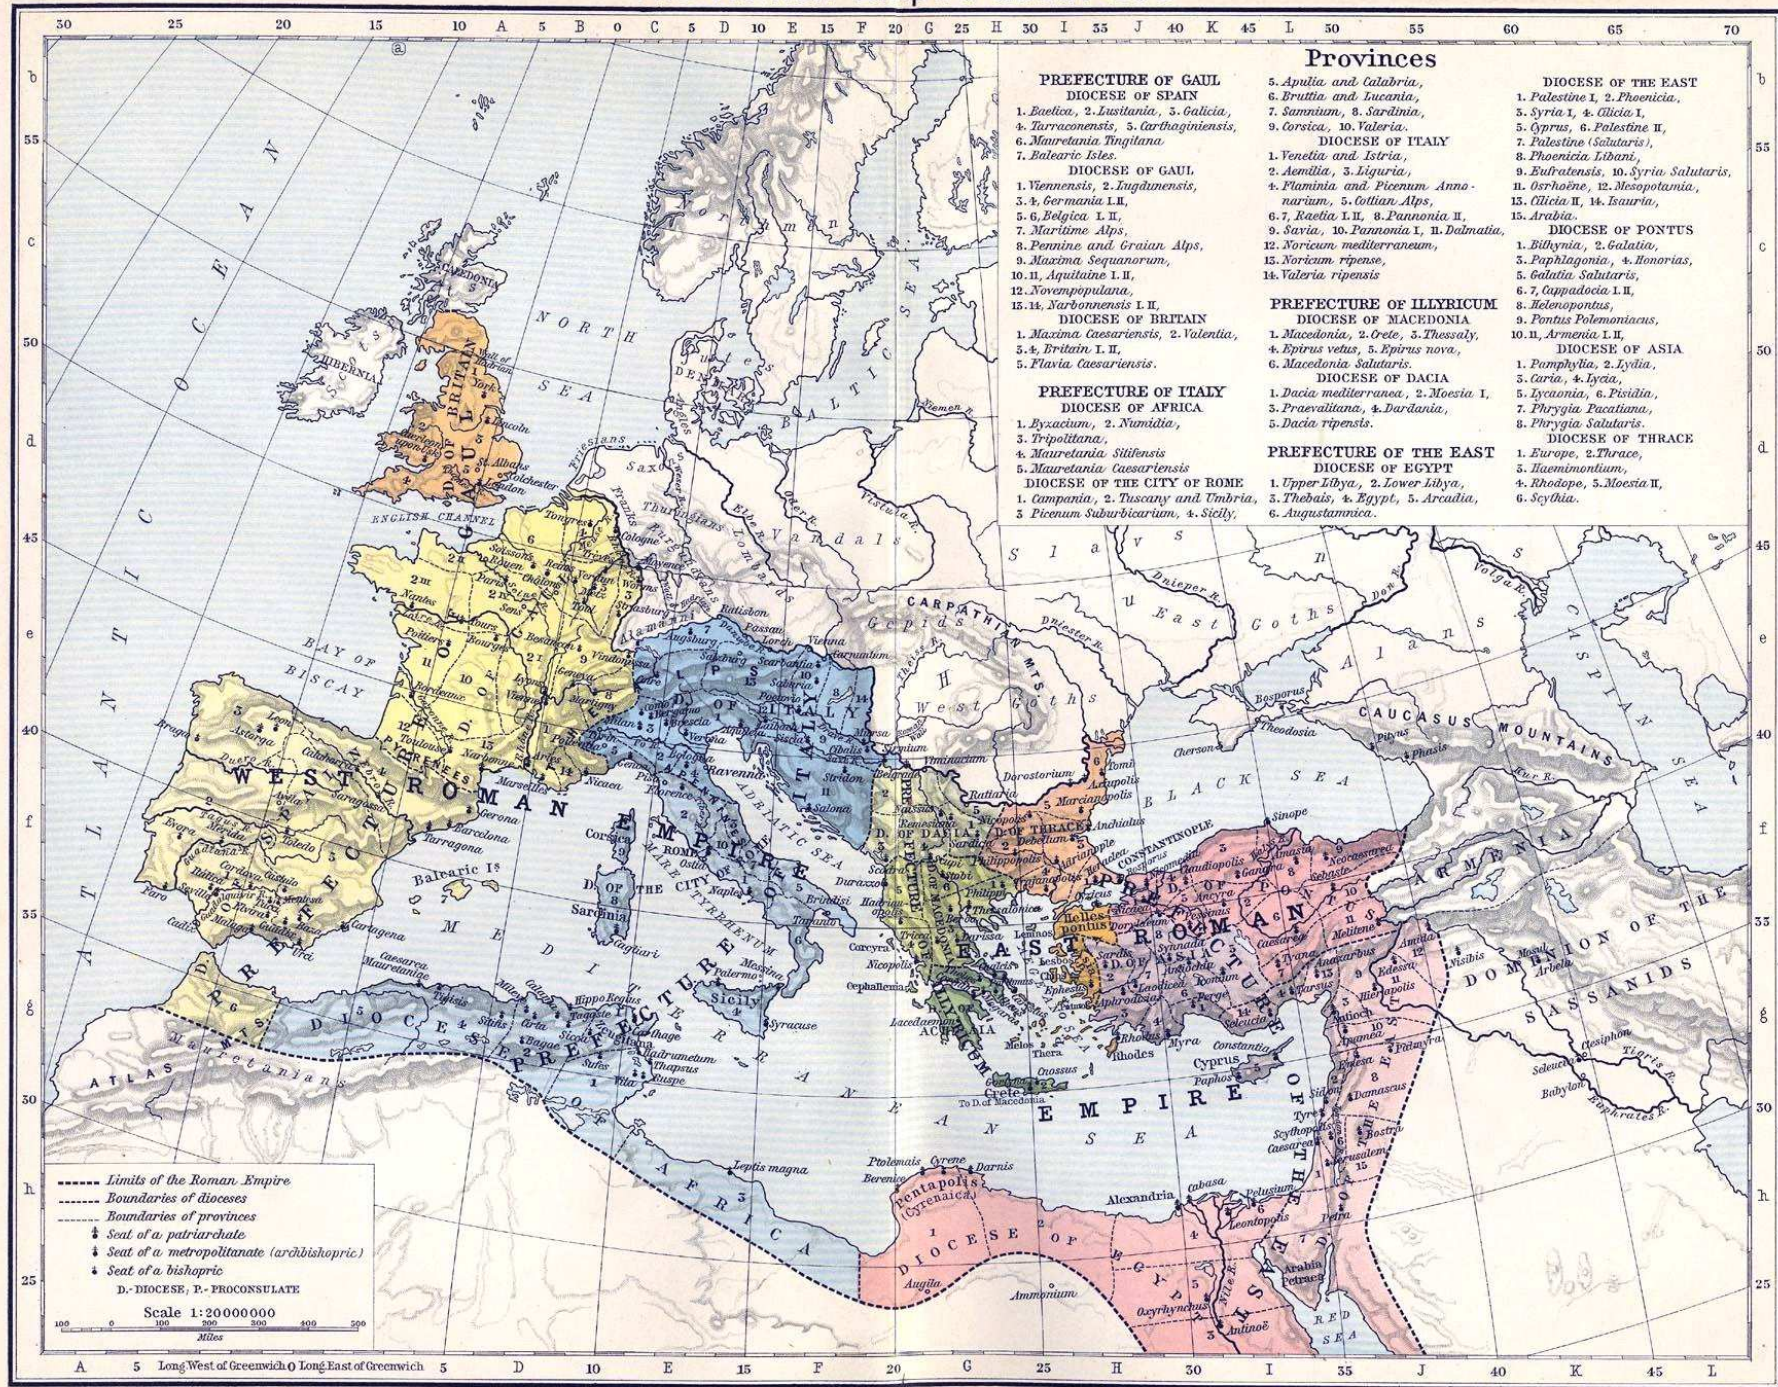

The Roman Empire about 395

PREFECTURE OF GAUL

1. **DIOCESE OF SPAIN**
1. Baetica, 2. Lusitania, 3. Gallaecia,
  4. Tarraconensis, 5. Carthaginiensis,
  6. Mauretania Tingitana

1. **DIOCESE OF GAUL**
1. Viennensis, 2. Lugdunensis,
  3. 4. Germania I, II,
  5. 6. Belgica I, II,
  7. Maritime Alps,
  8. Pennine and Graian Alps,
  9. Maxima Sequanorum,
  10. 11. Aquitaine I, II,
  12. Novempopulana,
  13. 14. Narbonensis I, II

1. **DIOCESE OF BRITAIN**
1. Maxima Caesariensis, 2. Valentia,
  3. 4. Britain I, II,
  5. Flavia Caesariensis.

1. **DIOCESE OF THE CITY OF ROME**
1. Campania, 2. Tuscan and Umbria,
  3. Picenum Suburbicarium, 4. Sicily,
  5. Apulia and Calabria,
  6. Bruttia and Lucania,
  7. Samnium, 8. Sardinia,
  9. Corsica, 10. Valeria

Provinces

1. **DIOCESE OF DACIA**
1. Dacia mediterranea, 2. Moesia I,
  3. Praevalitana, 4. Dardania,
  5. Dacia ripensis.

1. **DIOCESE OF THRACE**
1. Europe, 2. Thrace,
  3. Haemimontium,
  4. Rhodope, 5. Moesia II,
  6. Scythia.